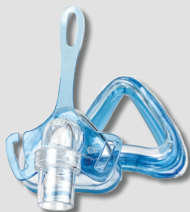

**Better Seal** - the Ascend mask is designed to accommodate most facial features and provide superior stability while maintaining a comfortable seal.

**Ease of Movement** - Our active headgear connector is designed to move and adjust as the wearer moves, allowing the mask to maintain a seal and prevent air leaks. This can be especially helpful for active sleepers, allowing for ease of movement during sleep.

### Easy-to-Replace Cushion S M L

**Assembly:** Place the top alignment pin in the notch. Push the bottom until all pins are secure.

**Disassembly:** Squeeze the sides of the cushion frame to release from mask.

### Ascend® Full Face Mask with AFit Headgear Specifications:

Product Number	Description	Cushion Size	Mask Weight with Cushion
50825	Ascend® Full Face Mask system and headgear	S,M,L	N/A
50834	Ascend® Full Face Mask system with attached headgear	S,M,L	N/A
50801	Ascend® Full Face Mask with attached headgear	S	94.5 g
50802	Ascend® Full Face Mask with attached headgear	M	103.4 g
50803	Ascend® Full Face Mask with attached headgear	L	107.8 g
50813	Ascend® Full Face Mask without headgear attached	S	94.5 g
50814	Ascend® Full Face Mask without headgear attached	M	103.4 g
50815	Ascend® Full Face Mask without headgear attached	L	107.8 g
50207	AIR°gel cushion	S	NA
50208	AIR°gel cushion	M	NA
50209	AIR°gel cushion	L	NA
55058	AFit headgear only	N/A	N/A